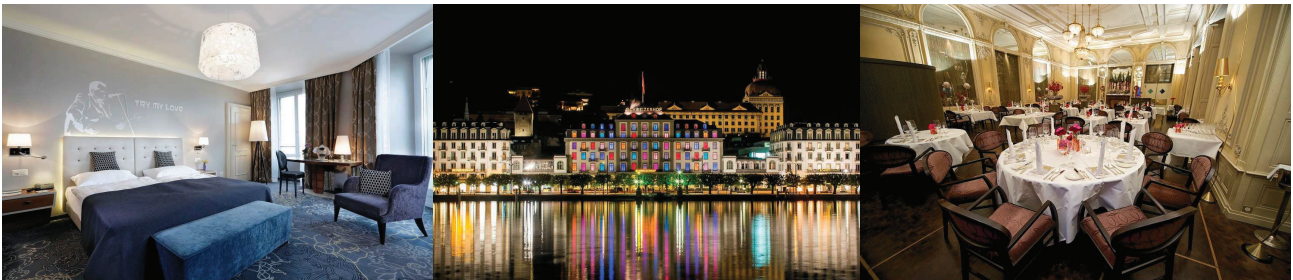

Empathy & Excellence

HOTEL ★ ★ ★ ★ ★ LUZERN SCHWEIZERHOF

At the most prominent location of the City of Lights Lucerne, our hotel serves as a central starting point for numerous festivals and exclusive shopping boutiques in the immediate vicinity, with all of the city's main attractions just a few minutes away on foot.

We are welcoming you with 101 award-winning double rooms and suites where the Schweizerhof-history comes alive. However, the modern design of these rooms is only part of the overall concept: every single guest room tells a story about the visits of famous people such as writers, musicians or actors to the Hotel Schweizerhof Luzern.

Facts & Figures

- 101 air-conditioned rooms with minibar, home cinema, free wifi, high speed internet access, safe
- various options for connecting rooms
- sauna and fitness corner on the 5th floor
- 24h front desk & laundry service
- restaurant Galerie, restaurant Pavillon, restaurant VILLA Schweizerhof, hotelbar, terrace, outdoor smoking lounge
- on the lake side, in the centre of the old town, 200m from the train station, easy to reach by car
- 253 parking slots in our own garage
- day trips by train, boat or private limousine, mountain Rigi and Pilatus easy to access, golf course nearby
- special offers for rooms and your event on our homepage www.schweizerhof-luzern.ch

Room Category	Rack Rate
Lucerne Luxury Suite	CHF 1'245.00
Lifestyle Living Suite	CHF 1'045.00
Lifestyle Junior Suite	CHF 795.00
Deluxe Double Room / lake view	CHF 695.00
Deluxe Double Room / city view	CHF 595.00
Style Double Room / lake view	CHF 595.00
Style Double Room / city view	CHF 545.00
Style Single Room / city view	CHF 400.00